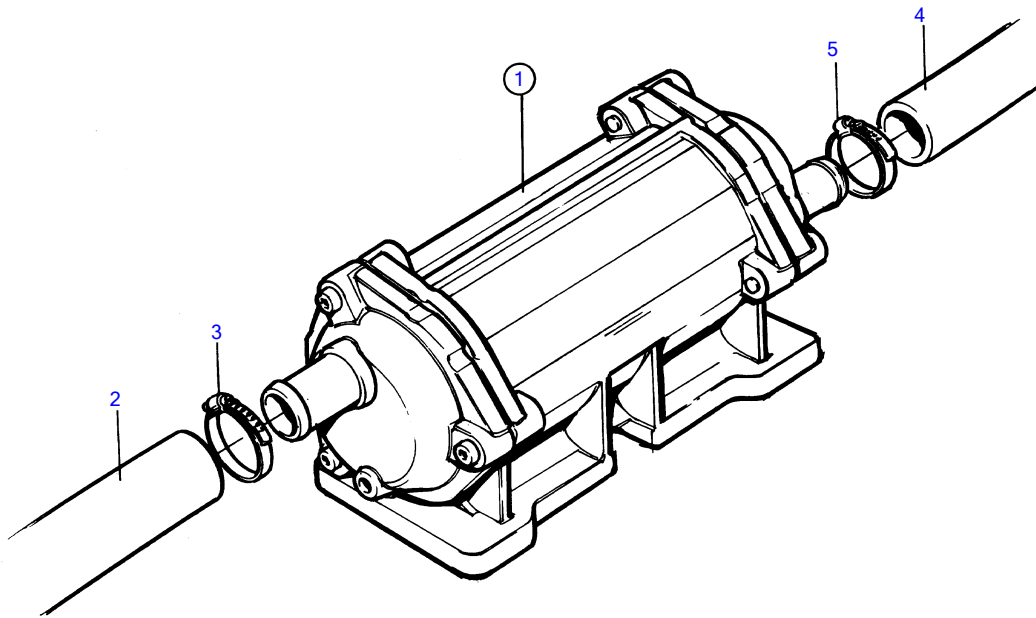

TAMD41P-A, TAMD41L-A, TAMD41M-A

15583

TAMD41P-A, TAMD41L-A, TAMD41M-A

REF	PART NO.	QTY	DESCRIPTION	SEE SEC.	NOTES
1	861601	1	Oil cooler		
			.		
			.	9730	
2	860404	1	Hose		After cooler-oil cooler.
3	943475	1	Hose clamp		
4	860997	1	Hose		Sea water pump-oil cooler.
5	943475	1	Hose clamp		